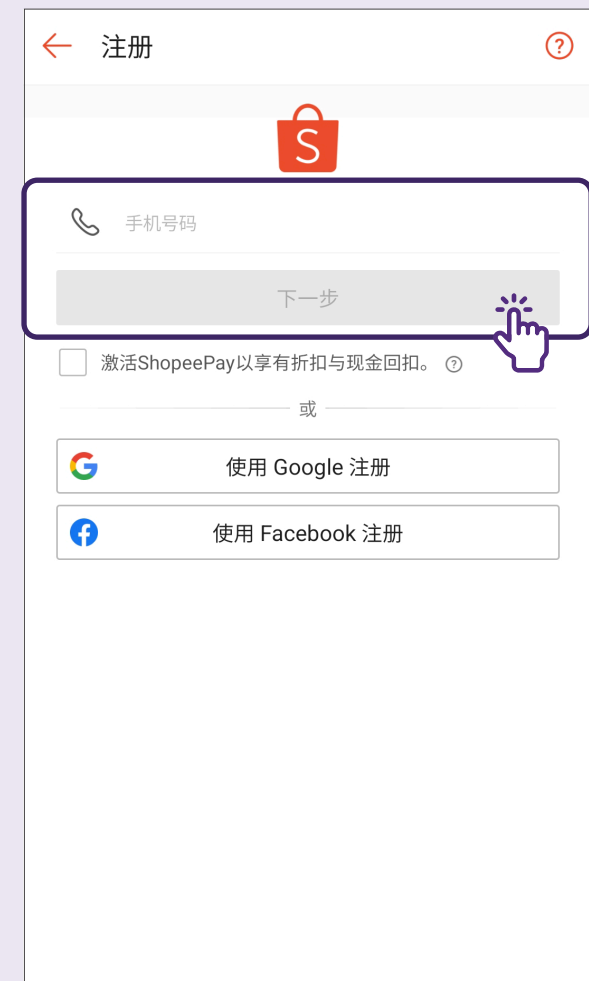

Place order **\$29.21**

登出网上购物应用程序的常见步骤

前往您的账户设置进行登出。

Shopee

The screenshot shows the Shopee app interface. It is divided into three main sections labeled A, B, and C:

- A:** The top banner area with promotional banners for '4 DAYS TO 10.10 BRANDS FESTIVAL' and 'SHOPEEPAY DAY'. A hand icon points to the '我的' (My) profile icon in the bottom navigation bar.
- B:** The user profile page for 'tan' (Classic Member). A hand icon points to the gear icon (Settings) in the top right corner.
- C:** The '帐号设定' (Account Settings) menu. A hand icon points to the '登出' (Log out) button at the bottom of the menu.

NTUC FairPrice

The screenshot shows the NTUC FairPrice app interface. It is divided into two main sections labeled A and B:

- A:** The main home screen with a 'Pre-order your Christmas goodies, pick up in-store' banner. A hand icon points to the profile icon in the top left corner.
- B:** The account settings menu. A hand icon points to the 'Log out' button at the bottom of the menu.

使用在线购物应用程序的分步指南

Shopee 应用程序

第 17 页

FairPrice Group 应用程序

第 45 页

注册Shopee账号

1 点击“我的”标签栏

进入Shopee应用程序里的“我的”标签栏。

2 点击注册

选择“注册”。

3 输入手机号码

4 输入验证码以验证账号

如果您点击“其他方式”，则可以透过“语音通话”或“短信”获取验证码。

输入验证码后，点击“下一步”。

设置一个不容易被破解的密码，然后点击“确定”。

登入 - 通过密码