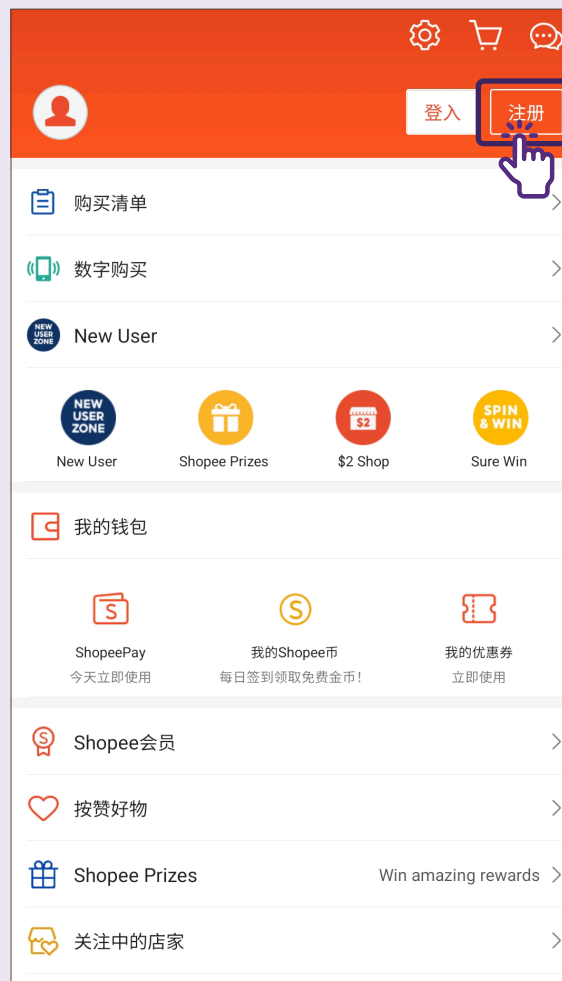

Place order **\$29.21**

登出网上购物应用程序的常见步骤

前往您的账户设置进行登出。

Shopee

The screenshot shows the Shopee app interface. It is divided into three main sections labeled A, B, and C:

- A:** The top banner area with promotional banners for '4 DAYS TO 10.10 BRANDS FESTIVAL' and 'SHOPEEPAY DAY'. A hand icon points to the '我的' (My) profile icon in the bottom navigation bar.
- B:** The user profile page for 'tan' (Classic Member). A hand icon points to the gear icon (Settings) in the top right corner.
- C:** The '帐号设定' (Account Settings) menu. A hand icon points to the '登出' (Log out) button at the bottom of the menu.

NTUC FairPrice

The screenshot shows the NTUC FairPrice app interface. It is divided into two main sections labeled A and B:

- A:** The main home screen with a 'Pre-order your Christmas goodies, pick up in-store' banner. A hand icon points to the profile icon in the top left corner.
- B:** The account settings menu. A hand icon points to the 'Log out' button at the bottom of the menu.

使用在线购物应用程序的分步指南

Shopee 应用程序

第 17 页

FairPrice Group 应用程序

第 45 页

注册Shopee账号

1 点击“我的”标签栏

进入Shopee应用程序里的“我的”标签栏。

2 点击注册

选择“注册”。

3 输入手机号码

4 输入验证码以验证账号

如果您点击“其他方式”，则可以透过“语音通话”或“短信”获取验证码。

输入验证码后，点击“下一步”。

设置一个不容易被破解的密码，然后点击“确定”。

登入 - 通过密码