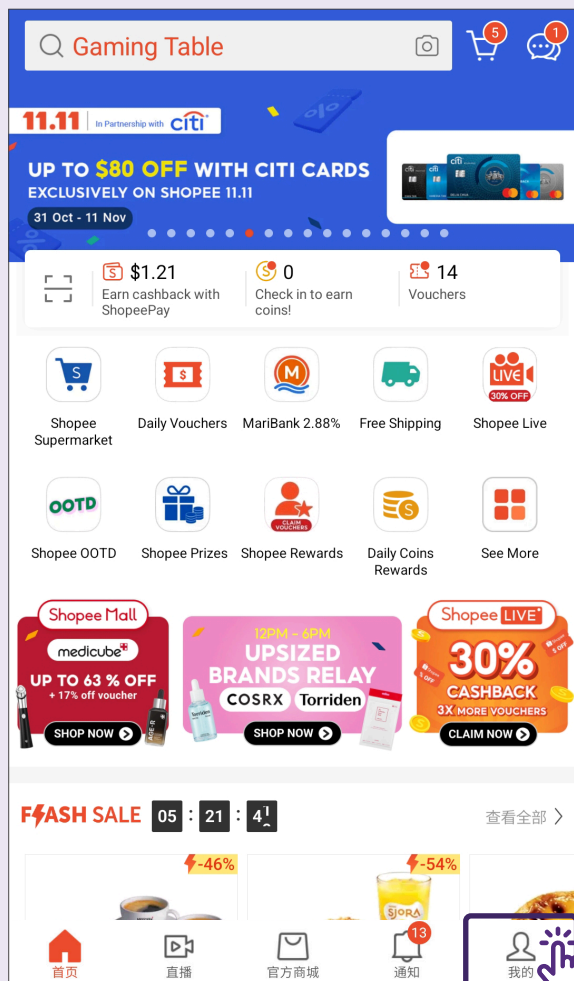

Place order **\$29.21**

登出网上购物应用程序的常见步骤

前往您的账户设置进行登出。

Shopee

The screenshot shows the Shopee app interface. It is divided into three main sections labeled A, B, and C:

- A:** The top banner area with promotional banners for '4 DAYS TO 10.10 BRANDS FESTIVAL' and 'SHOPEEPAY DAY'. A hand icon points to the '我的' (My) profile icon in the bottom navigation bar.
- B:** The user profile page for 'tan' (Classic Member). A hand icon points to the gear icon (Settings) in the top right corner.
- C:** The '帐号设定' (Account Settings) menu. A hand icon points to the '登出' (Log out) button at the bottom of the menu.

NTUC FairPrice

The screenshot shows the NTUC FairPrice app interface. It is divided into two main sections labeled A and B:

- A:** The main home screen with a 'Pre-order your Christmas goodies, pick up in-store' banner. A hand icon points to the profile icon in the top left corner.
- B:** The account settings menu. A hand icon points to the 'Log out' button at the bottom of the menu.

使用在线购物应用程序的分步指南

Shopee 应用程序

第 17 页

FairPrice Group 应用程序

第 45 页

注册Shopee账号

1 点击“我的”标签栏

进入Shopee应用程序里的“我的”标签栏。