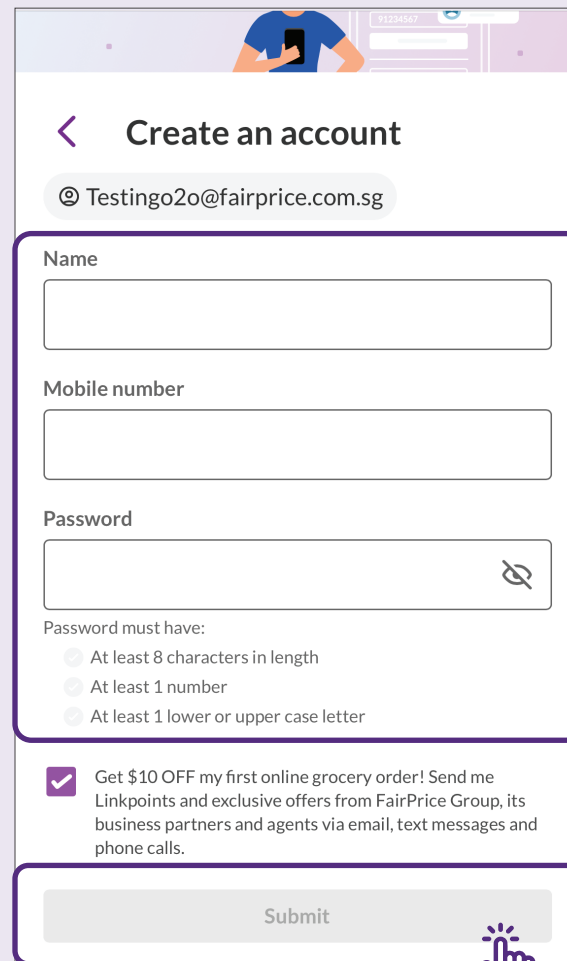

第 17 页

FairPrice Group 应用程序

第 45 页

设置账户

1 启用FairPrice

到 Apple App Store 或 Google Play Store 下载并启用“FairPrice”应用程序。

2 点击账户

点击左上角的图标，然后点击“登入或创建”。

3 登入或创建

Welcome to FairPrice Group!

Log in or create an account with one of these methods.

Email or Mobile Number

Next

Continue with Apple

Continue with Google

Continue with **singpass**

输入电邮地址或手机号码，然后点击“下一步”。或者，您也可以通过 Singpass、Apple或Google账户注册。

4 创建账户

输入个人信息后，点击“提交”。

添加地址

1 选择地址

The screenshot shows the 'Account' page with a list of options. The 'Address' option is highlighted with a red box and a hand icon pointing to it. The options listed are: Account, Activity, Payment methods, Address, Preferences, Rewards, Vouchers, Play and Win, Send E-Gift Vouchers, Membership, Link membership (100 Linkpoints = \$1 at all partners), Digital Club (Free service fee (\$3.99) and exclusive promos), and Just Wine Club (8% off wines online and in-store).

2 点击添加地址

The screenshot shows the 'Address' page with a location pin icon and the text 'Save your delivery address for a faster checkout'. The 'Add address' button is highlighted with a red box and a hand icon pointing to it.