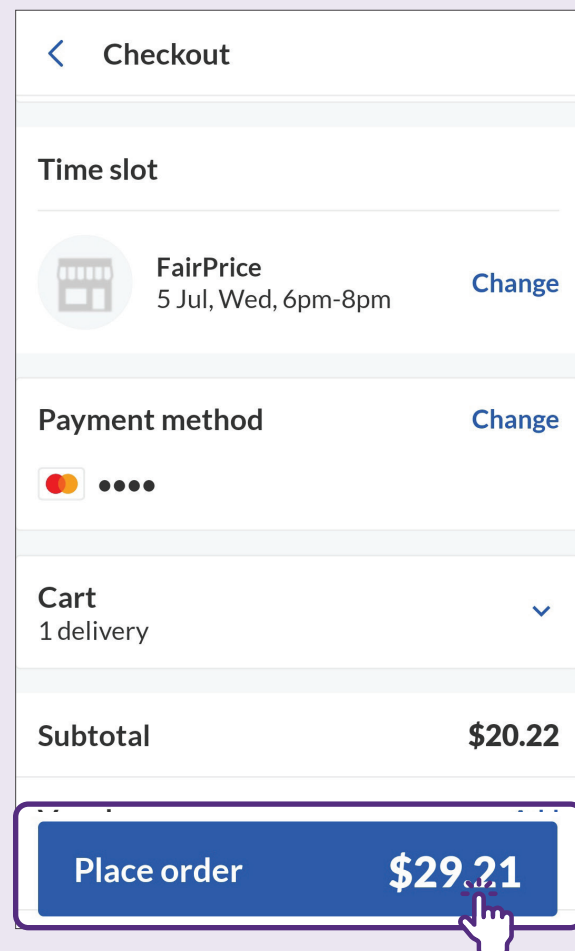

3 订购

确认地址、总金额与费用等信息无误后，点击“订购”。