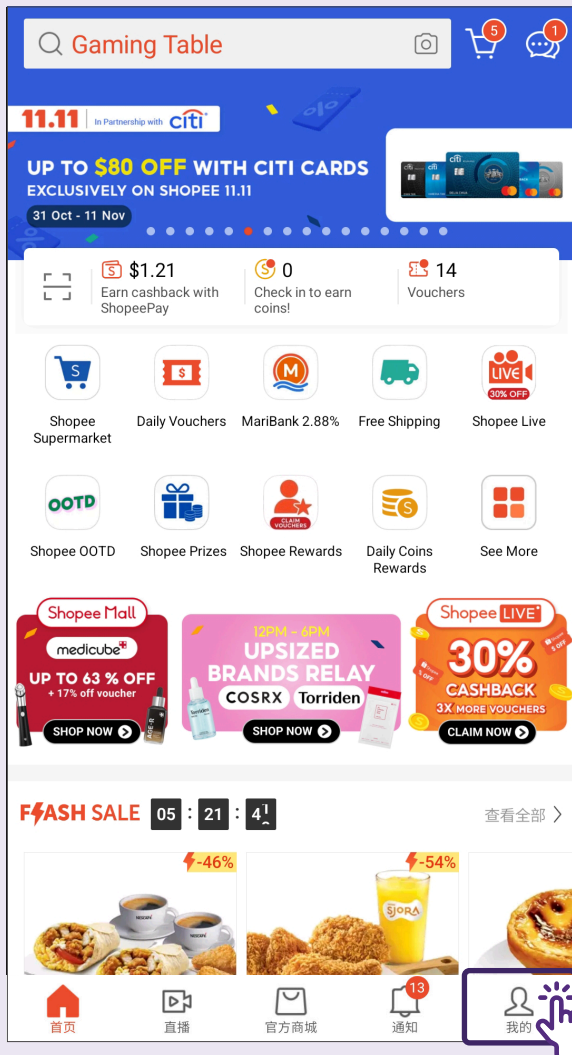

添加收货地址

1 点击页签