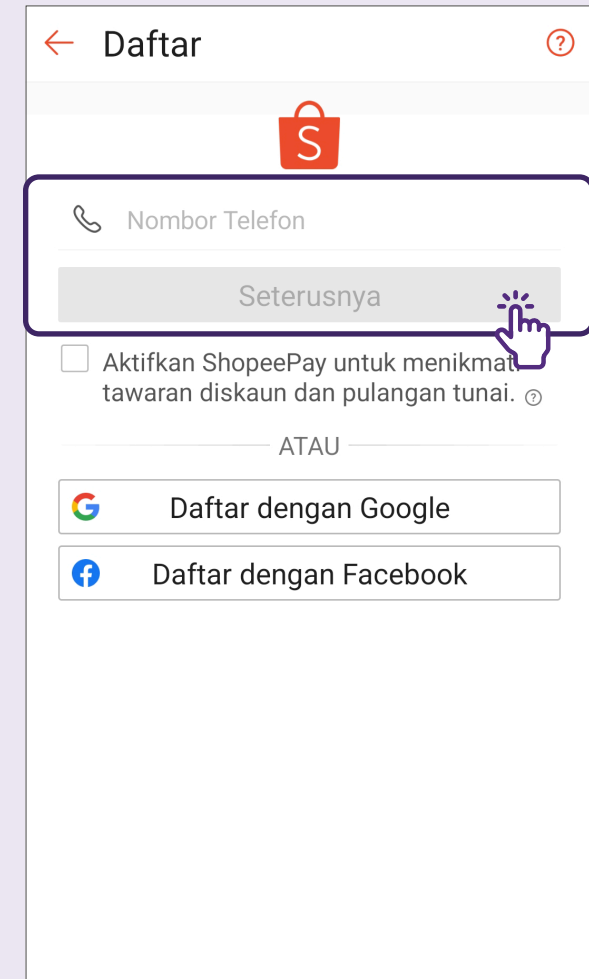

3 Masukkan Nombor Telefon