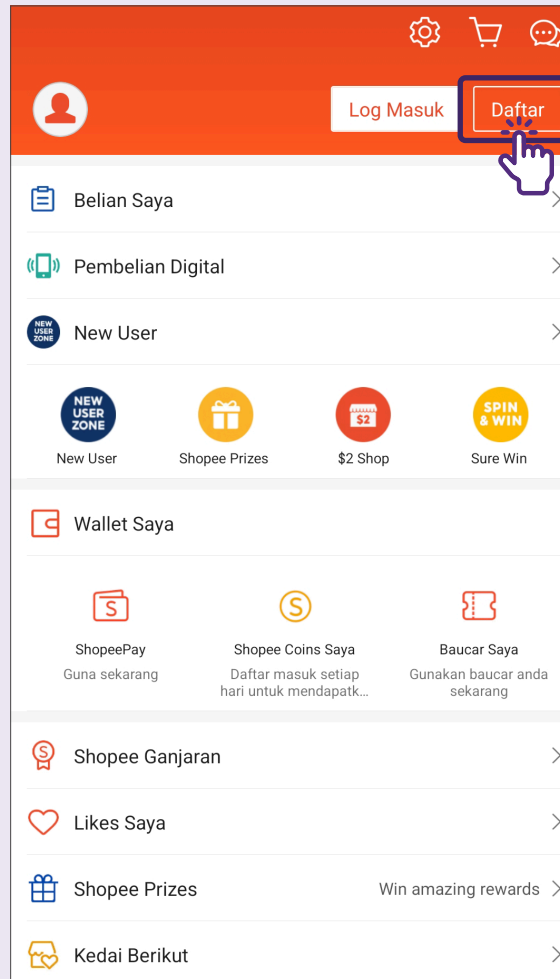

2 Ketik pada Daftar