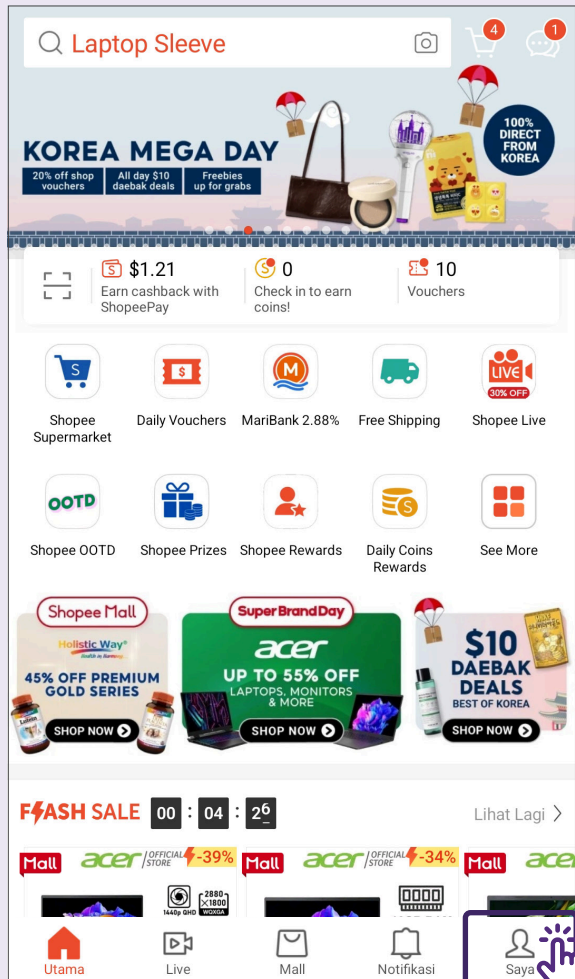

NTUC FairPrice

The screenshot shows the NTUC FairPrice mobile app interface. At the top, there are navigation icons for 'Pay / Earn' and 'Scan & Go'. Below this is a promotional banner for 'Pre-order your Christmas goodies, pick up in-store' with a 'Shop now' button. The main content area features four categories: 'Grocery delivery', 'Grocery in-store', 'Food takeaway', and 'Rewards'. At the bottom, there is a section for 'Save more with exciting vouchers!' with a 'Login or Sign Up' button. On the right side, a list of services is shown, including 'Vouchers', 'Play and Win', 'Send E-Gift Vouchers', 'Membership', 'Link membership', 'Digital Club', 'Just Wine Club', 'NTUC Union Membership', 'Help', 'Store Locator', 'Terms & Conditions', and 'Privacy Notice'. A hand icon points to the 'Log out' button at the bottom of this list.

Panduan Langkah Demi Langkah Menggunakan Aplikasi Beli-belah Dalam Talian

Aplikasi Shopee

Muka Surat 17

Aplikasi FairPrice Group

Muka Surat 45

Sediakan Akaun Shopee

1 Ketik pada tab Saya

Pergi ke tab "Saya" pada Aplikasi Shopee.