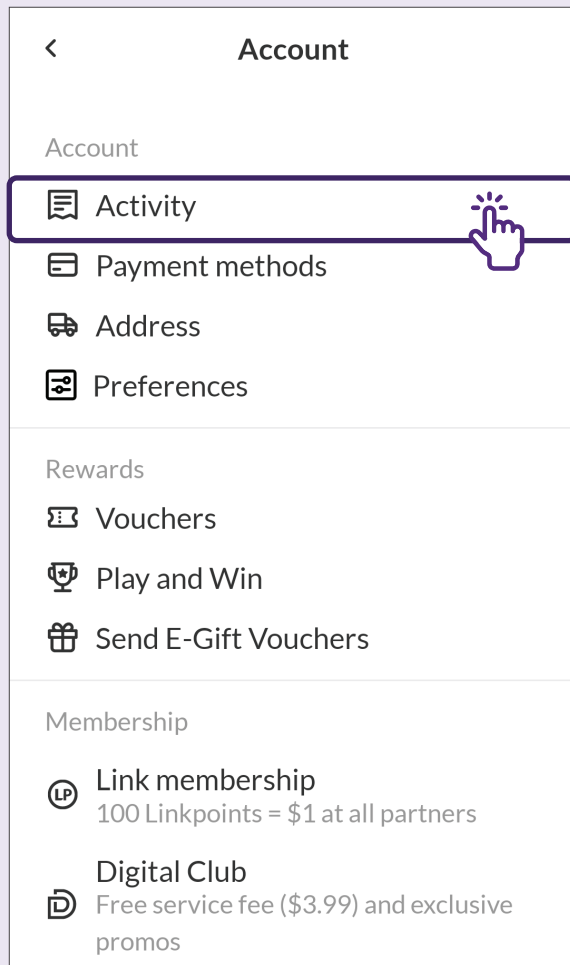

Pantau Aktiviti

1 Pilih Aktiviti

Pilih **"Activity"** di bawah **"Account"**.

2 Lihat Aktiviti

Ketik pada **"Activity"** yang anda ingin lihat.

Berinteraksi dengan FairPrice untuk Bantuan

1 Ketik Bantuan

The screenshot shows the 'Account' page with the following items:

- Play and Win
- Send E-Gift Vouchers
- Membership
 - Link membership (100 Linkpoints = \$1 at all partners)
 - Digital Club (Free service fee (\$3.99) and exclusive promos)
 - Just Wine Club (8% off wines online and in-store)
 - NTUC Union Membership (Earn benefits in Linkpoints and more)
- Help** (highlighted with a hand icon)
- Store Locator