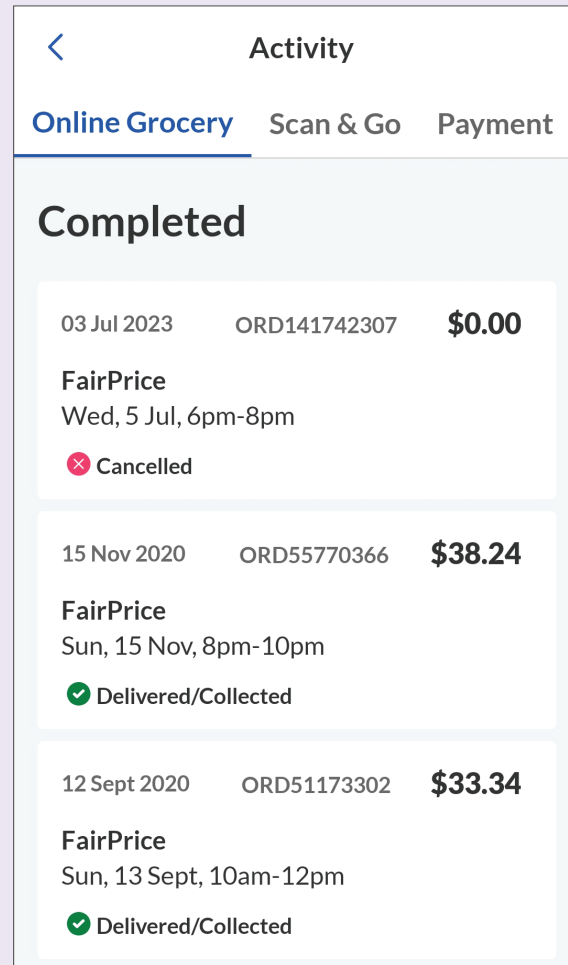

2 Lihat Aktiviti

Ketik pada **"Activity"** yang anda ingin lihat.