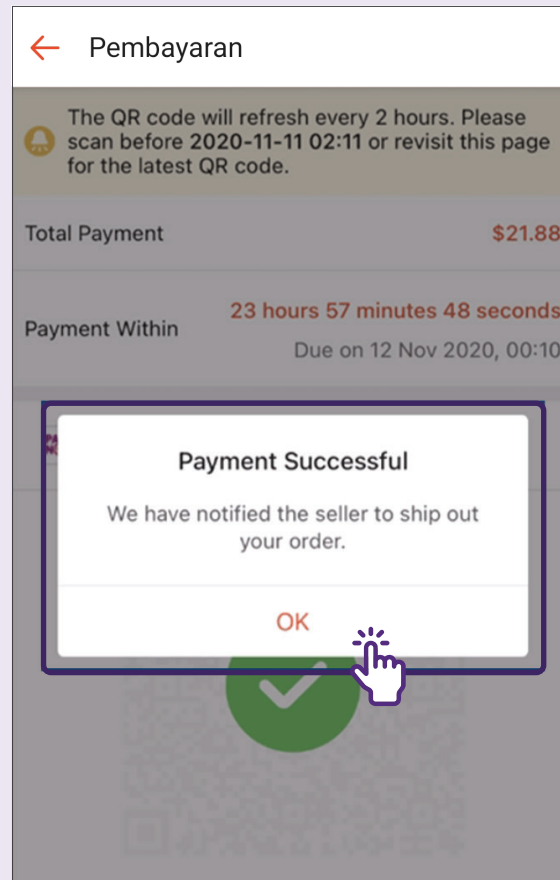

8 Pengesahan Bayaran

Sebaik sahaja bayaran berjaya, pengesahan bayaran akan muncul dalam aplikasi menyatakan "Payment Successful".