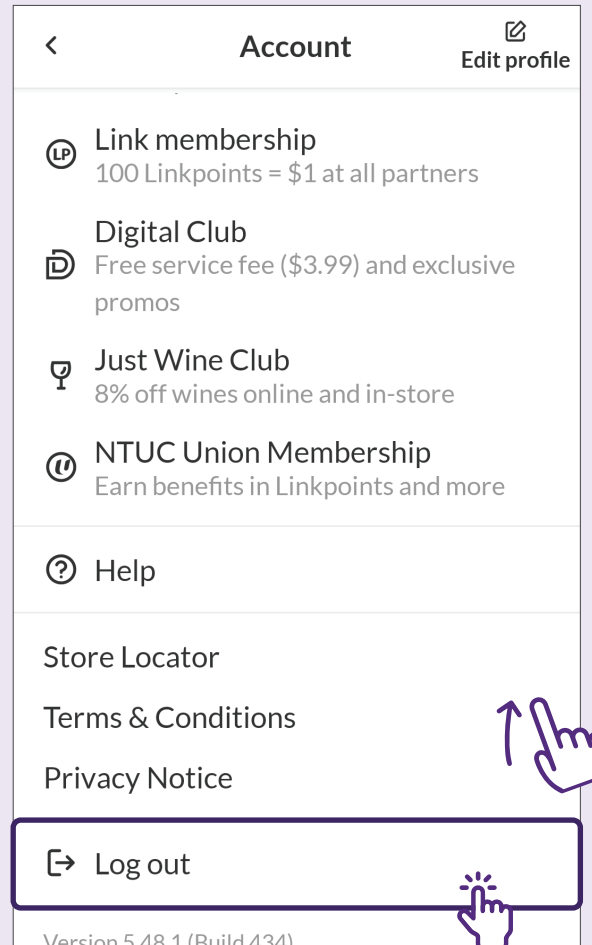

2 Ketik pada Log out

Ketik pada **“Log out”** jika anda tidak mahu menggunakan aplikasi.