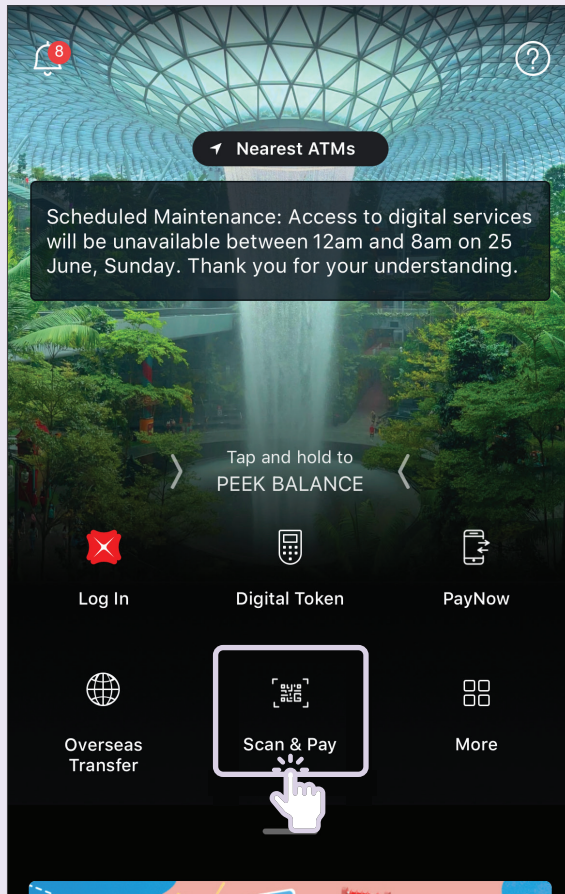

Total Payment **\$0.10**

Payment Within **5 hours 59 minutes 53 seconds**
Due on 18 Jul 2022, 22:39

PAY NOW PayNow

QR Code

Please follow these instructions

Ikut arahan untuk mengimbas kod QR.

7 Muat naik Kod QR