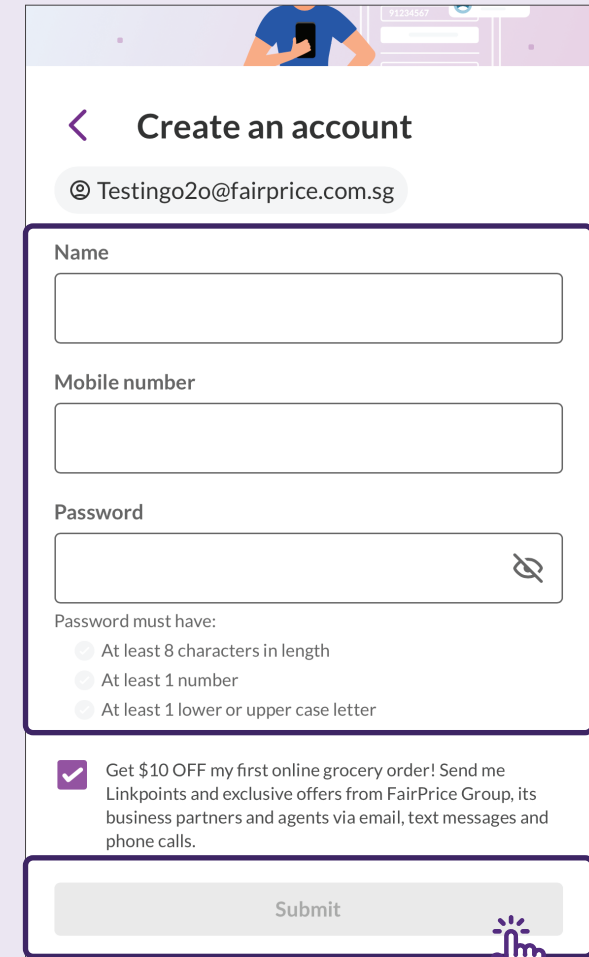

2 Ketik pada Akaun

Ketik ikon di sudut kiri atas dan ketik butang "Log masuk atau Daftar".

3 Log masuk atau Daftar

Welcome to FairPrice Group!

Log in or create an account with one of these methods.

Email or Mobile Number

Next

Continue with Apple

Continue with Google

Continue with **singpass**

Masukkan alamat e-mel atau nombor mudah alih dan ketik "Next". Sebagai alternatif, cipta akaun dengan akaun Singpass atau Apple atau Google.

4 Cipta Akaun

Isi medan dalam aplikasi dan ketik "Submit".

Tambah Alamat

1 Pilih "Address"

The screenshot shows the 'Account' menu with the following items: Account, Activity, Payment methods, Address (highlighted with a hand icon), Preferences, Rewards, Vouchers, Play and Win, Send E-Gift Vouchers, Membership, Link membership (100 Linkpoints = \$1 at all partners), Digital Club (Free service fee (\$3.99) and exclusive promos), and Just Wine Club (8% off wines online and in-store).