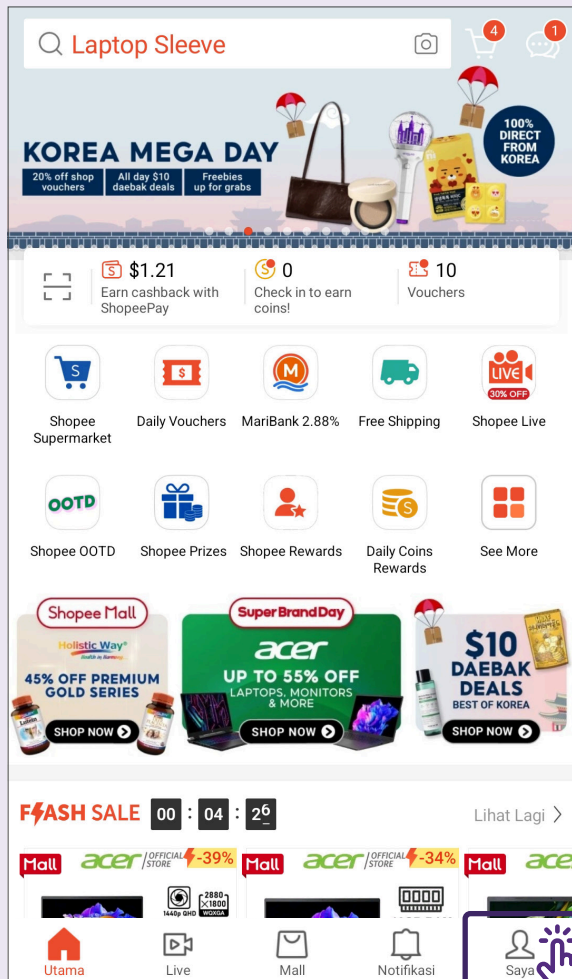

Log Masuk - Menggunakan Kata Laluan

1 Ketik pada tab Saya