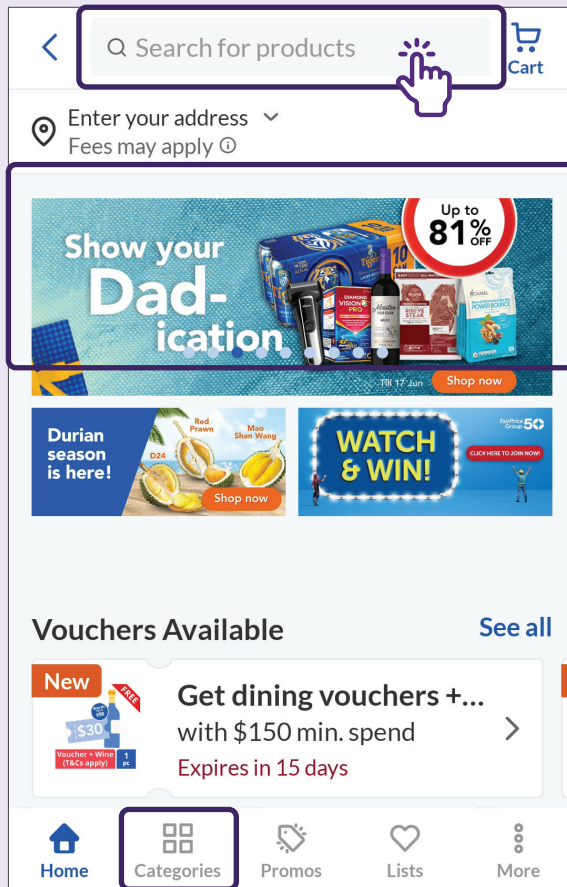

Cari Barangan dan Tambah ke Troli

1 Cari Produk

Masukkan nama produk dalam bar carian. Anda juga boleh mencari melalui sepanduk atau kategori aplikasi.